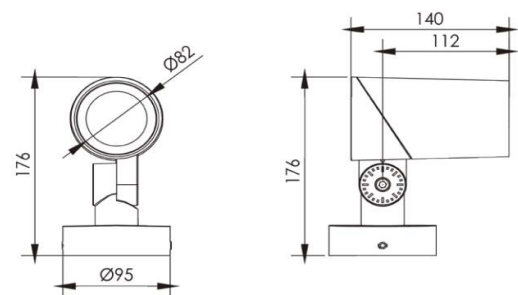

Remarks:-

Address: Plot #7 Saroorpur-Nangla Industrial Area,Ballabgarh-Sohna Road,Faridabad-121005

Email: info@sovitron.com